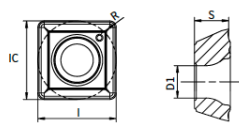

NOVITÀ!

PROMOZIONE

**SET CORPO PUNTE
+ 20 INSERTI**

Inserts	Product code	Machining conditions						● Good condition ✱ Bad condition				
		Dimensions						P		M	K	N
		I	IC	S	R	D1	AP30TU	AP35TU	AC30TP	AP35TM	AP30TU	AW100K
	SPMT 050204E-DP	5	5	2.38	0.4	2.25	●	●	●	●	●	
	SPMT 060204E-DP	6	6	2.38	0.4	2.61	●	●	●	●		
	SPMT 07T308E-DP	7.94	7.94	3.97	0.8	2.85	●	●	●	●		
	SPMT 090408E-DP	9.8	9.8	4.3	0.8	4.05	●	●	●	●		
	SPMT 110408E-DP	11.5	11.5	4.8	0.8	4.45	●	●	●	●		
	SPMT 140512E-DP	14.3	14.3	5.2	1.2	5.75	●	●	●	●		